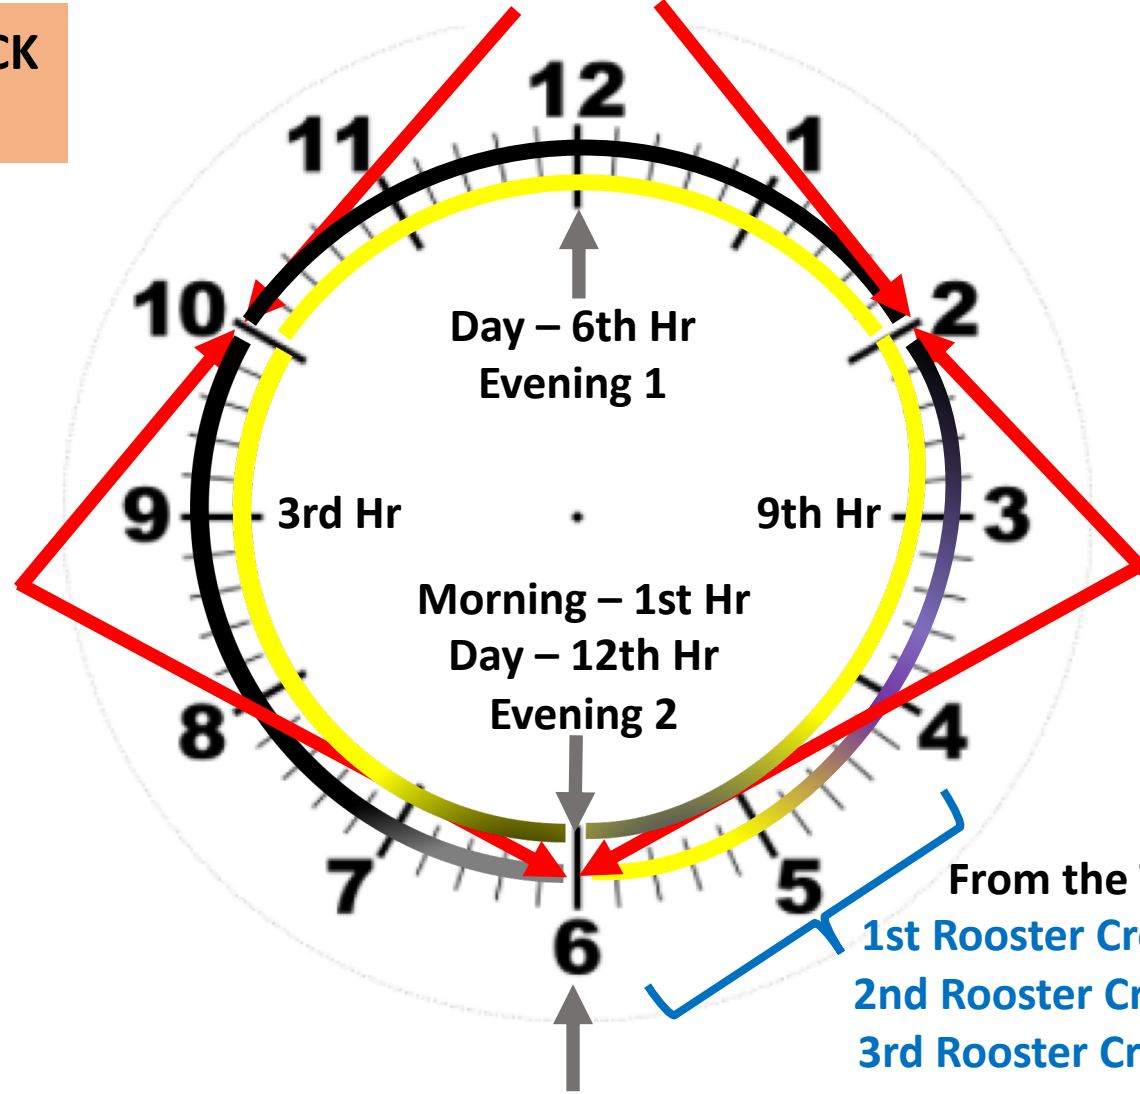

**JUDEAN PHARISAIC CLOCK
NIGHT & DAY**

Second or Middle "midnight" Watch
2200 – 0200 (10:00 – 2:00)

First or Early Watch of Night
1800 – 2200 (6:00 – 10:00)

Third or Late Watch of Night
0200 – 0600 (2:00 – 6:00)

Day – 6th Hr
Evening 1

3rd Hr

9th Hr

Morning – 1st Hr
Day – 12th Hr
Evening 2

From the Temple Court
1st Rooster Crow – approx 0430
2nd Rooster Crow – approx 0500
3rd Rooster Crow – approx 0600

DAY = SUNSET TO SUNSET